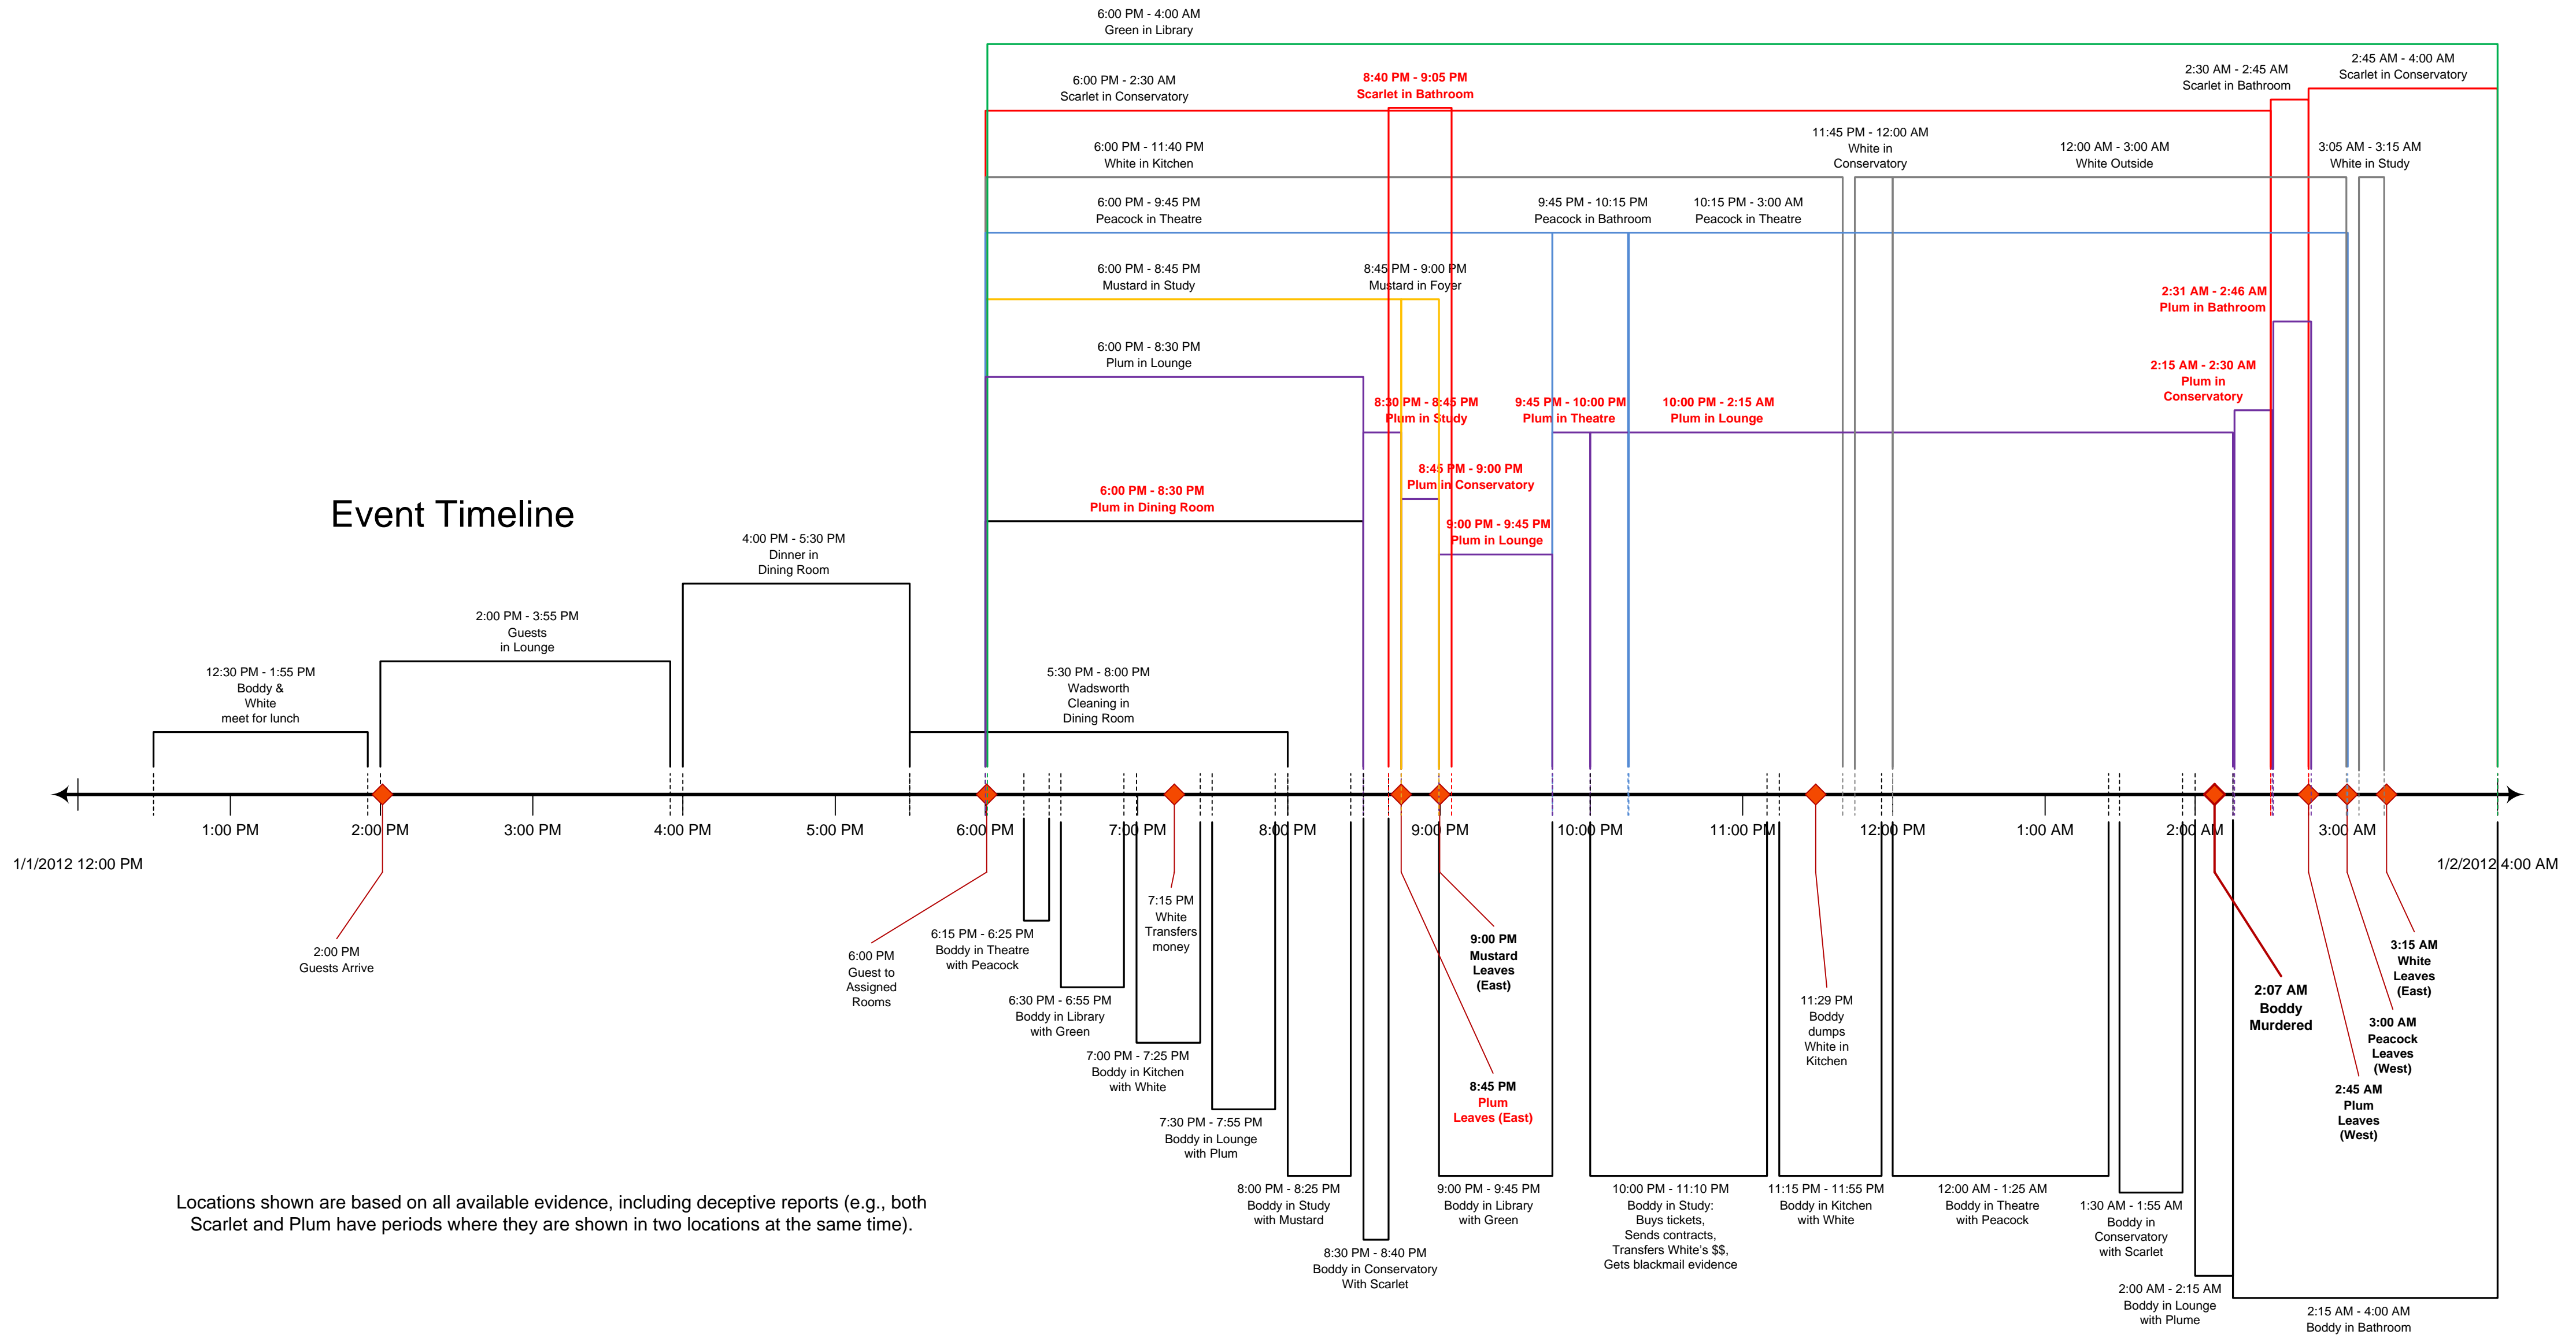

# Event Timeline

Locations shown are based on all available evidence, including deceptive reports (e.g., both Scarlet and Plum have periods where they are shown in two locations at the same time).